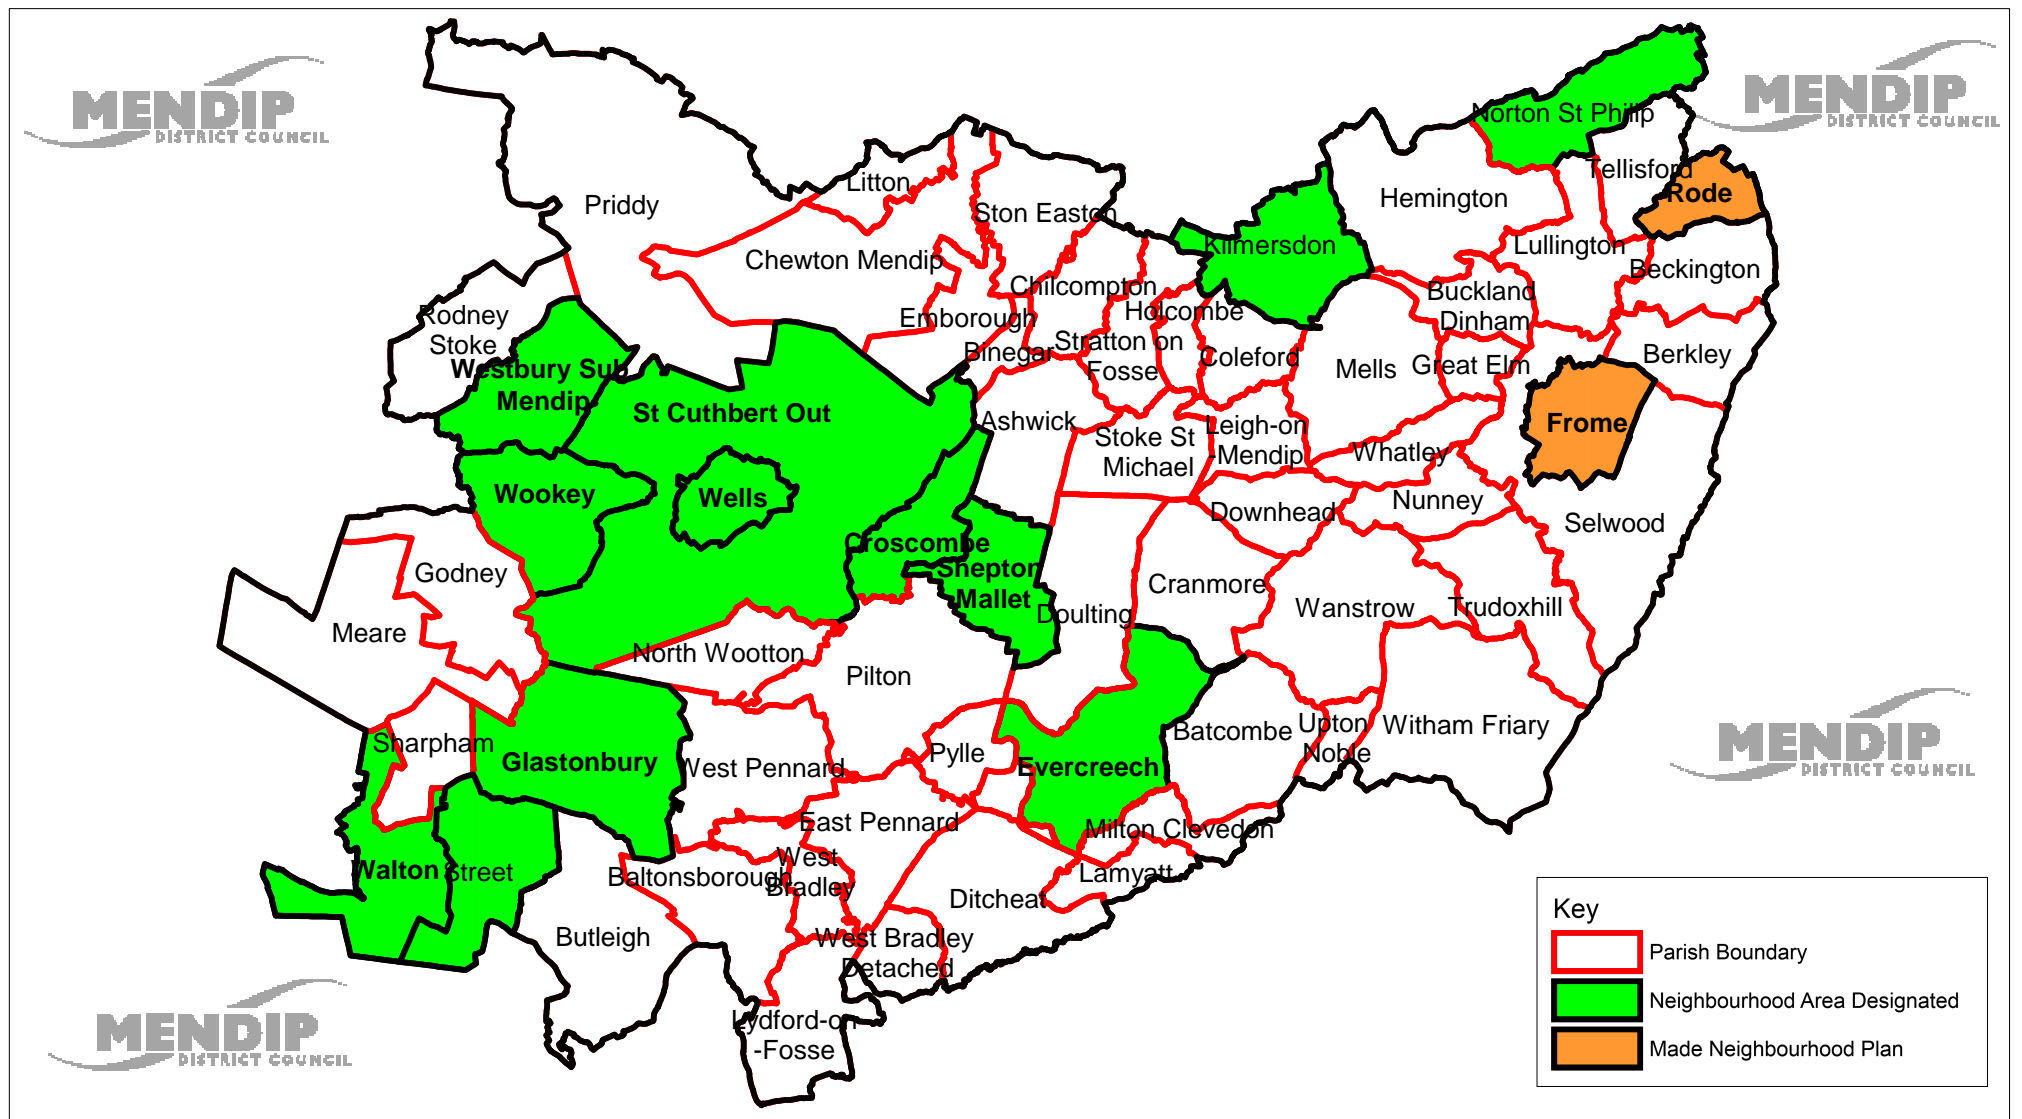

Neighbourhood Plan Designations in Mendip

Cannards Grave Rd
 Shepton Mallet
 Somerset BA4 5BT
 Tel: 0300 303 8588
 Fax: 01749 344050

Notes:

Key

- Parish Boundary
- Neighbourhood Area Designated
- Made Neighbourhood Plan