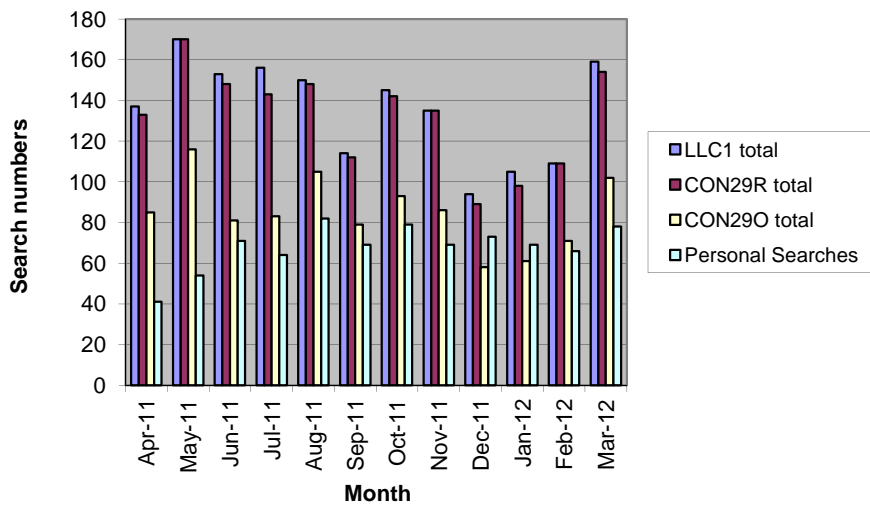

LLC search type figures 2011-2012

<u>Month</u>	<u>LLC1 total</u>	<u>CON29R total</u>	<u>CON29O total</u>	<u>Personal Searches</u>
Apr-11	137	133	85	41
May-11	170	170	116	54
Jun-11	153	148	81	71
Jul-11	156	143	83	64
Aug-11	150	148	105	82
Sep-11	114	112	79	69
Oct-11	145	142	93	79
Nov-11	135	135	86	69
Dec-11	94	89	58	73
Jan-12	105	98	61	69
Feb-12	109	109	71	66
Mar-12	159	154	102	78
Yearly total	1627	1581	1020	815

Searches received by type April 11 - March 2012

Yearly totals