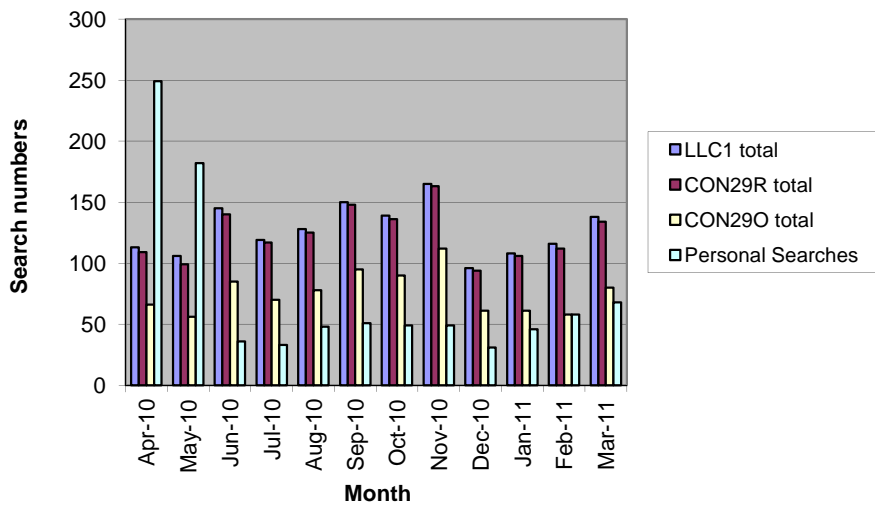

LLC search type figures 2010-2011

<u>Month</u>	<u>LLC1 total</u>	<u>CON29R total</u>	<u>CON29O total</u>	<u>Personal Searches</u>
Apr-10	113	109	66	249
May-10	106	99	56	182
Jun-10	145	140	85	36
Jul-10	119	117	70	33
Aug-10	128	125	78	48
Sep-10	150	148	95	51
Oct-10	139	136	90	49
Nov-10	165	163	112	49
Dec-10	96	94	61	31
Jan-11	108	106	61	46
Feb-11	116	112	58	58
Mar-11	138	134	80	68
Yearly total	1523	1483	912	900

Searches received by type April 10 - March 2011

Yearly totals